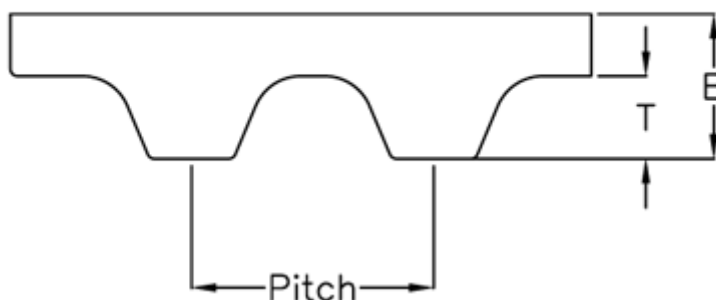

Article number: 602776210162

Description: Gates Timing Belt Synchropower PU 6 T2.5 160

Measures

Height B mm	= 1.3
Height T mm	= 0.7
Length	= 160
Number of teeth	= 64
Pitch	= 2.5
Type	= PU 6 T2,5 160
Width	= 6